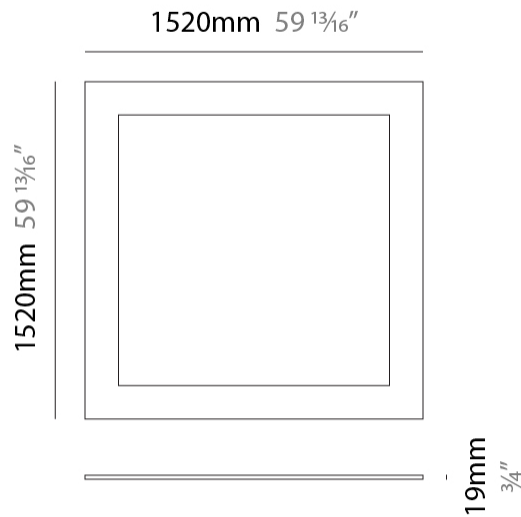

INFINITE FRAME SURFACE

A52058- -

base number   Color   Finish
Temperature   Options

PROJECT _____
TYPE _____
SPECIFIER _____
QUANTITY _____
DATE _____

1. To build a product code in our configurator select the specify button on the base model # product page
2. To build a manual product code on this datasheet choose from the options listed below in blue font and add the suffix to the base model #

GENERAL

Series: Infinite Frame
Partner: Ivela
Division: Architectural
Installation: Surface
Product Type: Panels
Mounting Location: Ceiling
Light Distribution: Direct

PHYSICAL

Shape: Square
Length (mm): 1520
Length (in): 59 ¹³/₁₆
Width (mm): 1520
Width (in): 59 ¹³/₁₆
Height (mm): 19
Height (in): 3/4
Diffuser: PMMA - Opal
Fixture Finish: WHI / BLK / GLD
Fixture Material: Aluminum

ELECTRICAL

Lamp Type: LED
Input Wattage (W): 120
Total Output Wattage (W): 102
Dimming: Tri-Mode (Non-Dimming and Phase Dimming (120Vac only) and 0-10V Dimming)
Driver Included: No
Driver Location: Remote
Driver Type: Constant Voltage - Universal
Driver Class: Class 1 and Class 2
Housing: ENCP 6/8
Input Voltage (V): 120 - 277
Output Voltage (V): 24

LED

Color Temperature (°K): 2700 / 3000 / 4000
Max. Delivered Lumen (lm): 7200 / 7500 / 79550
Nominal Lumen (lm): 14400 / 15000 / 15900
CRI: >93 CRI
Lamp Life (hrs): 50000

OPTICAL

RATINGS AND CERTIFICATIONS

Certified By: CSA Certified to UL and CSA Standards
IP rating: IP20